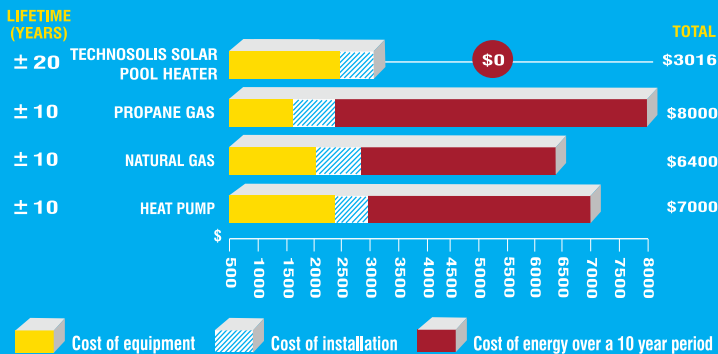

NO ENERGY COST WITH A TECHNOSOLIS SOLAR POOL HEATER*