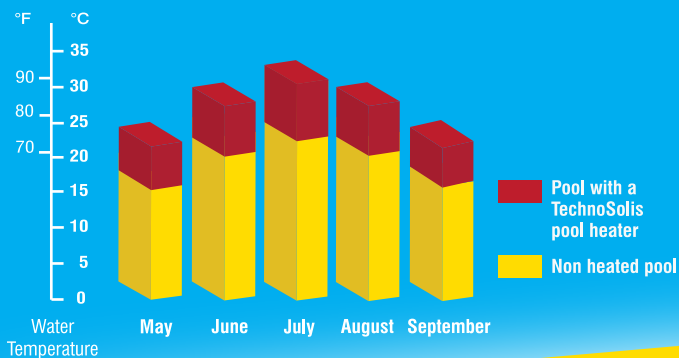

## WARMER WATER WITH A TECHNOSOLIS SOLAR POOL HEATER

Since 1976